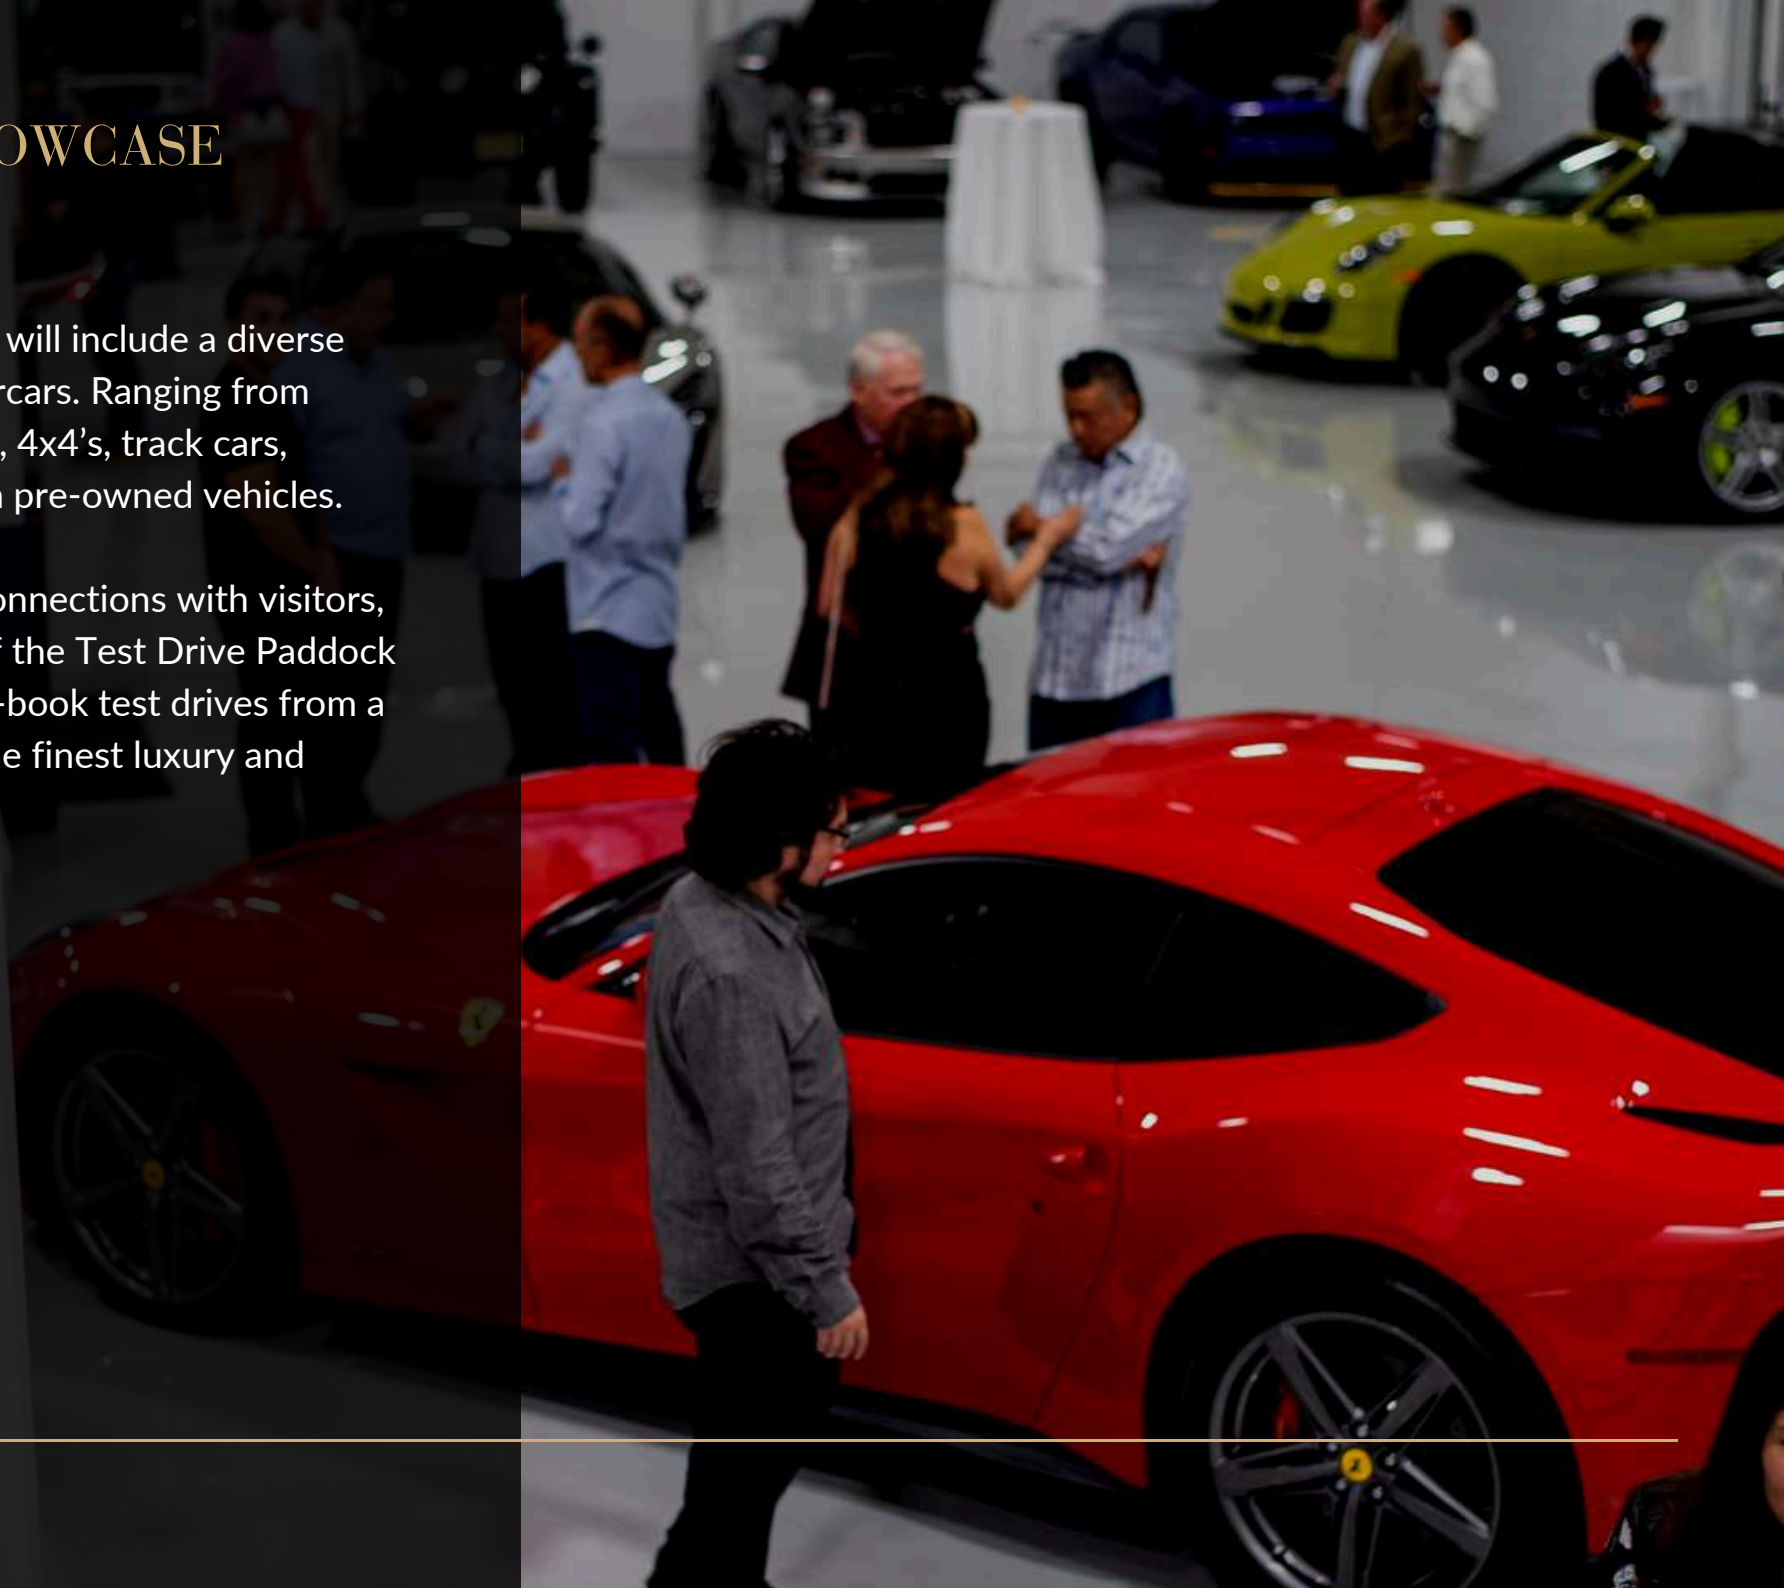

# SUPERCAR SHOWCASE

Pedigree, performance and prestige are the key components of this luxury automotive showcase.

---

## SUPERCAR SHOWCASE

The Supercar Showcase will include a diverse range of premium motorcars. Ranging from classic cars, custom cars, 4x4's, track cars, motorcycles to premium pre-owned vehicles.

To increase pre-show connections with visitors, the additional feature of the Test Drive Paddock will allow visitors to pre-book test drives from a stunning collection of the finest luxury and supercar brands.